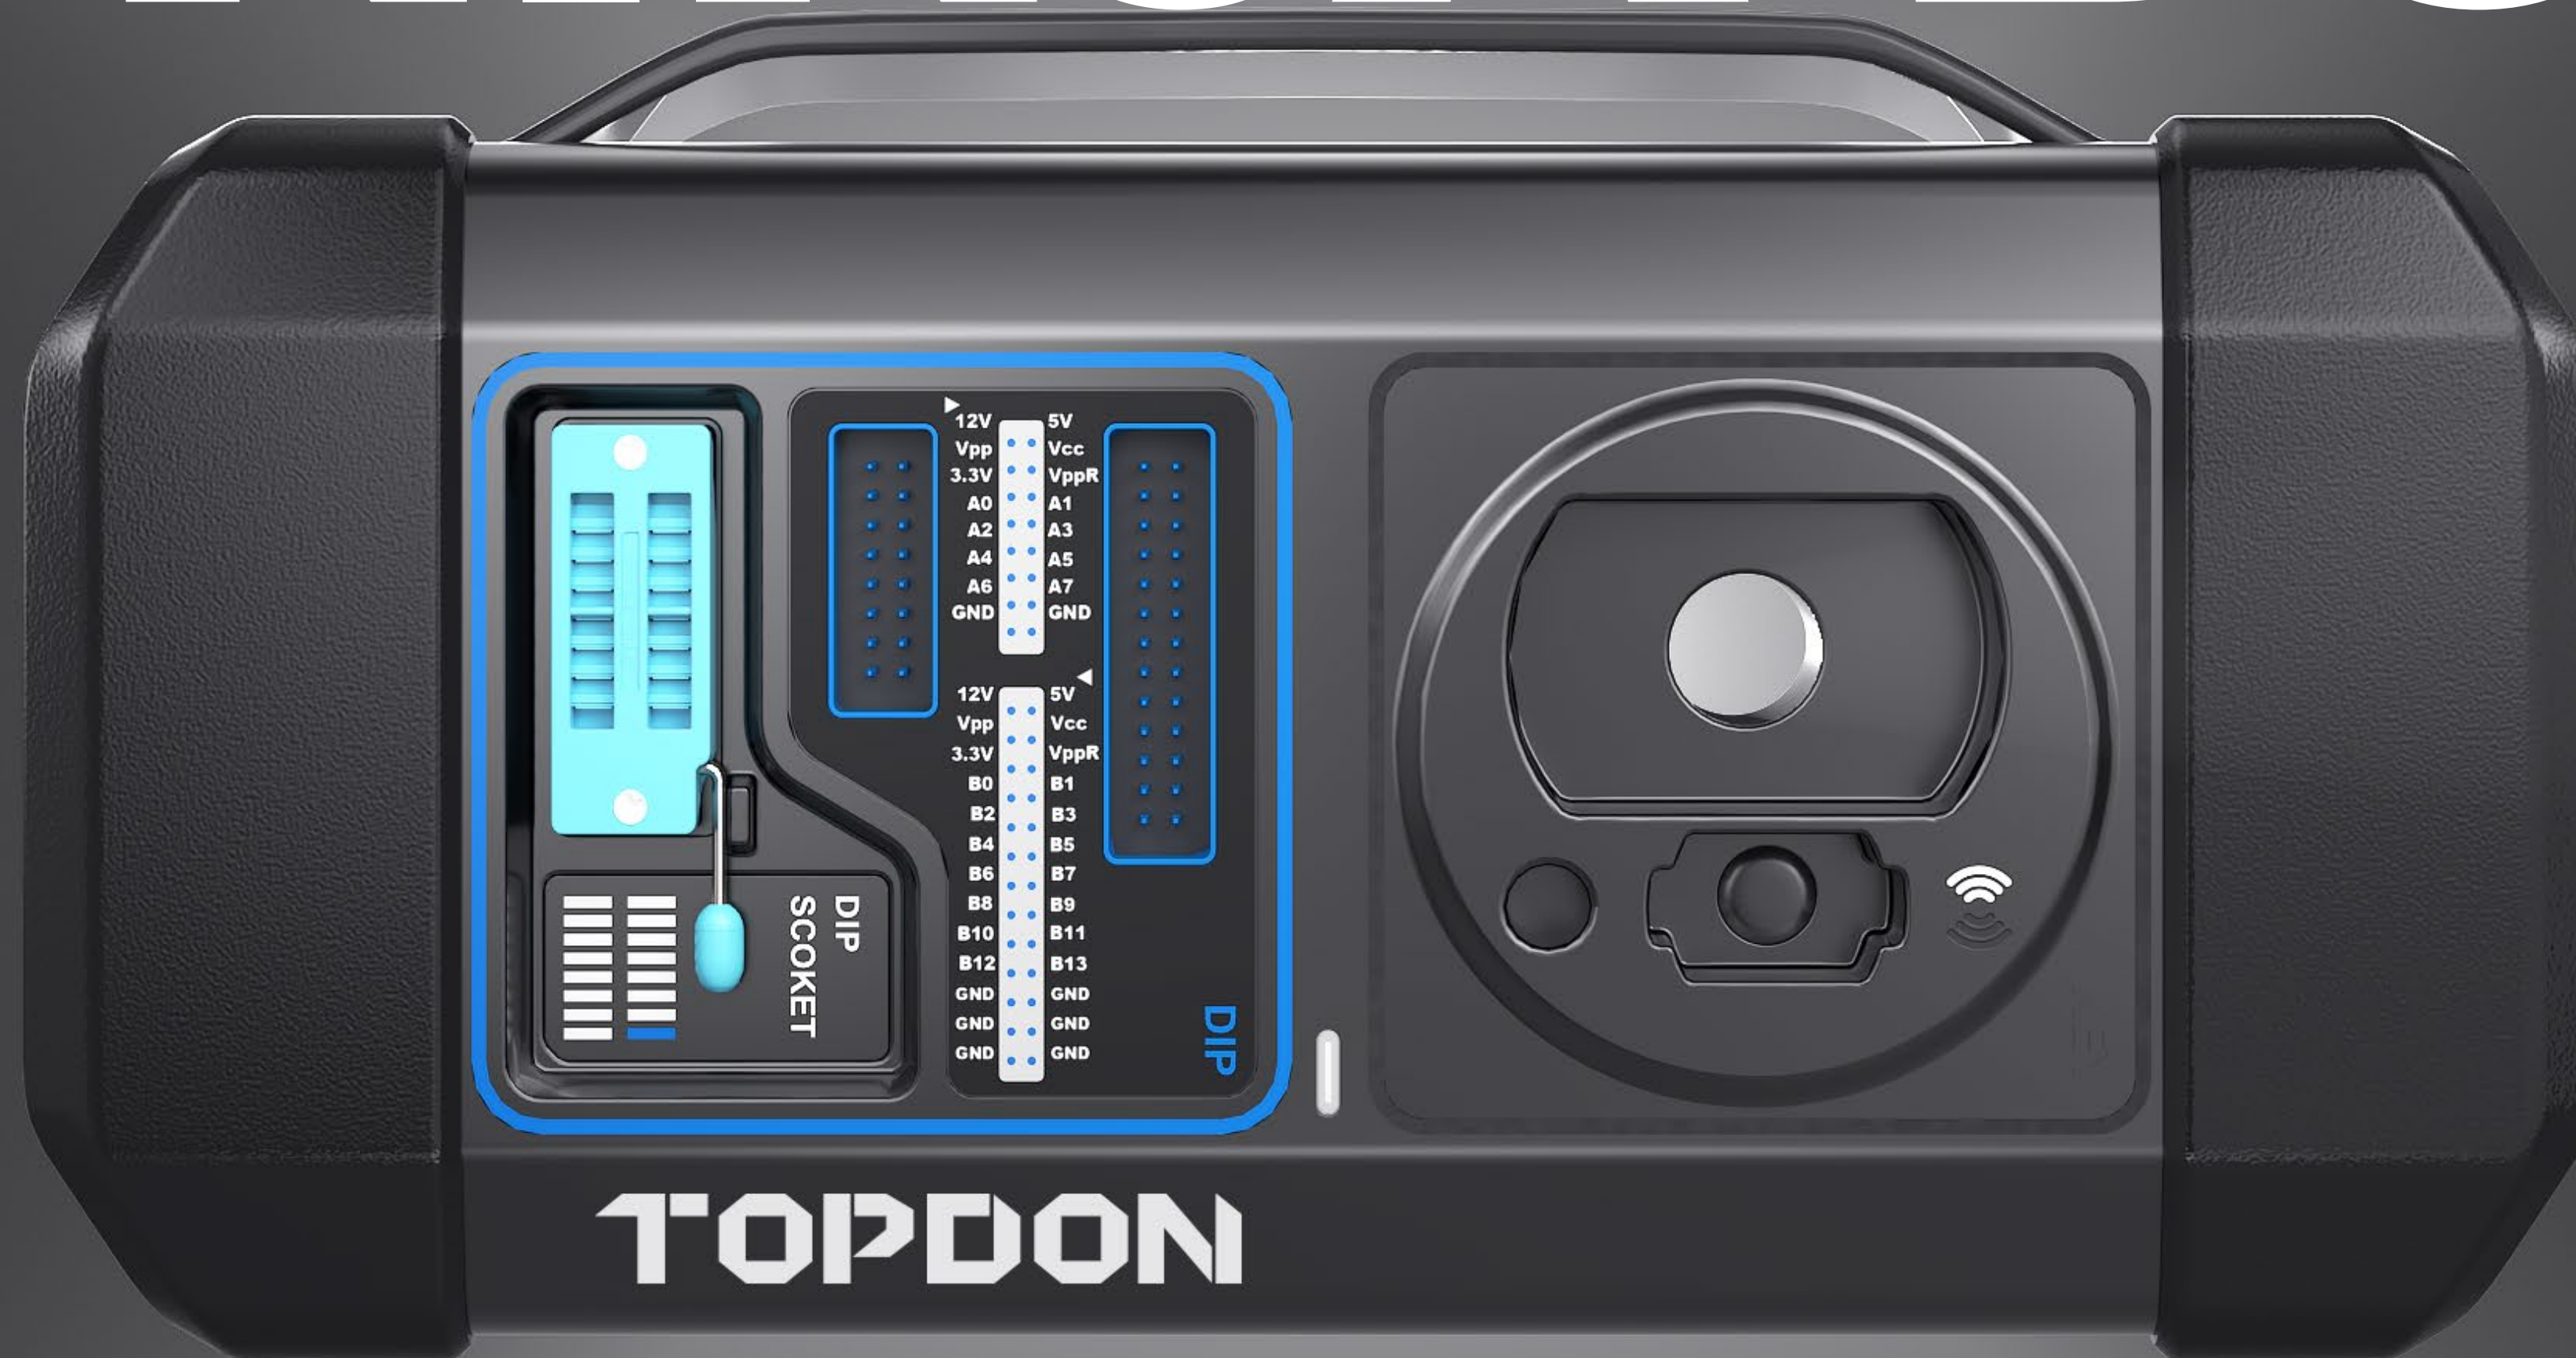

# T-NINJA BOX PRODUCT PROFILE

**TOPDON**<sup>®</sup>

# T-NINJA BOX

The T-Ninja Box is TOPDON's newest programming tool for car keys & the immobilizer system. This powerful tool allows users to read and write key chip data, generate special keys, and more!

Input Voltage

DC12V

---

Input Current

500mA

---

Product Dimension

216×117×41mm (8.5×4.6×1.6")