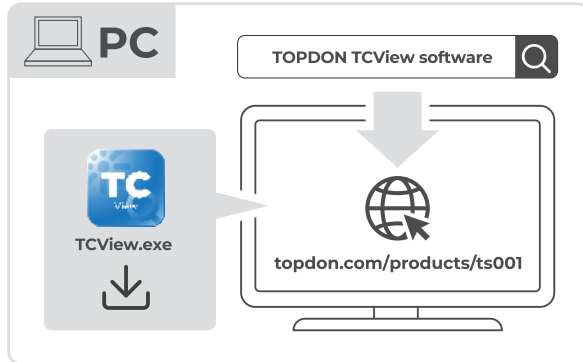

For further information, please go to www.topdon.com/products/ts001 to download the detailed user manual. Alternatively, you can scan the QR code below.

- For a detailed user manual, please scan the QR code.
- 詳細ユーザー手冊，請掃描二維碼。
- Für ein ausführliches Handbuch scannen Sie bitte den QR-Code.
- Pour obtenir un manuel d'utilisation détaillé, veuillez scanner le code QR.
- Per un manuale utente dettagliato, si prega di scansionare il codice QR.
- 詳細な説明書については、QRコードをスキャンしてください
- Para obtener un manual de usuario detallado, escanee el código QR.
- Para um manual detalhado do utilizador, por favor, digitalize o código QR.
- Чтобы получить подробное руководство пользователя, отсканируйте QR-код.

TEL	86-755-21612590 1-833-629-4832 (North America)
EMAIL	SUPPORT@TOPDON.COM
WEBSITE	WWW.TOPDON.COM
FACEBOOK	@TOPDONOFFICIAL
X	@TOPDONOFFICIAL

*This device complies with Part 15 of the FCC Rules. Operation is subject to the following two conditions: (1) this device may not cause harmful interference, and (2) this device must accept any interference received, including interference that may cause undesired operation.

*Any changes or modifications not expressly approved by the party responsible for compliance could void the user's authority to operate the equipment.

1

APP