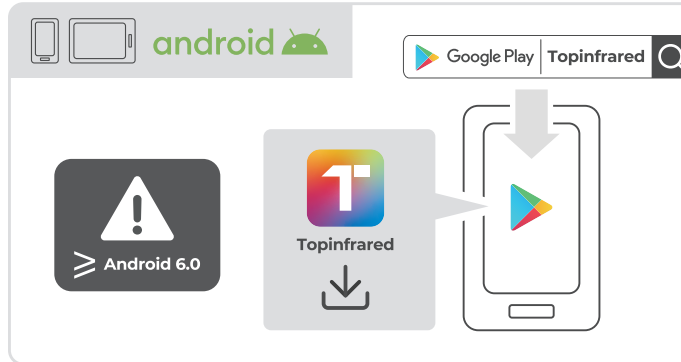

For further information, please go to www.topdon.com/products/ts001 to download the detailed user manual. Alternatively, you can scan the QR code below.

- For a detailed user manual, please scan the QR code.
- 詳細ユーザー手冊，請掃描二維碼。
- Für ein ausführliches Handbuch scannen Sie bitte den QR-Code.
- Pour obtenir un manuel d'utilisation détaillé, veuillez scanner le code QR.
- Per un manuale utente dettagliato, si prega di scansionare il codice QR.
- 詳細な説明書については、QRコードをスキャンしてください
- Para obtener un manual de usuario detallado, escanee el código QR.
- Para um manual detalhado do utilizador, por favor, digitalize o código QR.
- Чтобы получить подробное руководство пользователя, отсканируйте QR-код.

TEL	86-755-21612590 1-833-629-4832 (North America)
EMAIL	SUPPORT@TOPDON.COM
WEBSITE	WWW.TOPDON.COM
FACEBOOK	@TOPDONOFFICIAL
X	@TOPDONOFFICIAL

*This device complies with Part 15 of the FCC Rules. Operation is subject to the following two conditions: (1) this device may not cause harmful interference, and (2) this device must accept any interference received, including interference that may cause undesired operation.

*Any changes or modifications not expressly approved by the party responsible for compliance could void the user's authority to operate the equipment.

1

APP