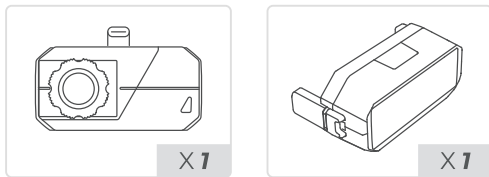

TOPDON® TS001

Quick User Guide

Multilingual User Manual

Thanks for purchasing TOPDON's TS001 thermal imaging camera. This quick user guide will walk you through the basic setup and operation of the TS001. Please carefully read and follow all the instructions and warnings.

For further information, please go to www.topdon.com/products/ts001 to download the detailed user manual. Alternatively, you can scan the QR code below.

- For a detailed user manual, please scan the QR code.
- 詳細ユーザー手冊，請掃描二維碼。
- Für ein ausführliches Handbuch scannen Sie bitte den QR-Code.
- Pour obtenir un manuel d'utilisation détaillé, veuillez scanner le code QR.
- Per un manuale utente dettagliato, si prega di scansionare il codice QR.
- 詳細な説明書については、QRコードをスキャンしてください
- Para obtener un manual de usuario detallado, escanee el código QR.
- Para um manual detalhado do utilizador, por favor, digitalize o código QR.
- Чтобы получить подробное руководство пользователя, отсканируйте QR-код.

TEL	86-755-21612590 1-833-629-4832 (North America)
EMAIL	SUPPORT@TOPDON.COM
WEBSITE	WWW.TOPDON.COM
FACEBOOK	@TOPDONOFFICIAL
X	@TOPDONOFFICIAL

*This device complies with Part 15 of the FCC Rules. Operation is subject to the following two conditions: (1) this device may not cause harmful interference, and (2) this device must accept any interference received, including interference that may cause undesired operation.

*Any changes or modifications not expressly approved by the party responsible for compliance could void the user's authority to operate the equipment.

1

APP

2