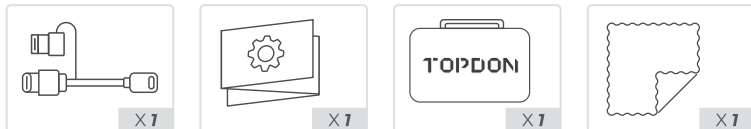

For further information, please go to www.topdon.com/products/ts001 to download the detailed user manual. Alternatively, you can scan the QR code below.

- For a detailed user manual, please scan the QR code.
- 詳細ユーザー手冊，請掃描二維碼。
- Für ein ausführliches Handbuch scannen Sie bitte den QR-Code.
- Pour obtenir un manuel d'utilisation détaillé, veuillez scanner le code QR.
- Per un manuale utente dettagliato, si prega di scansionare il codice QR.
- 詳細な説明書については、QRコードをスキャンしてください
- Para obtener un manual de usuario detallado, escanee el código QR.
- Para um manual detalhado do utilizador, por favor, digitalize o código QR.
- Чтобы получить подробное руководство пользователя, отсканируйте QR-код.

TEL	86-755-21612590 1-833-629-4832 (North America)
EMAIL	SUPPORT@TOPDON.COM
WEBSITE	WWW.TOPDON.COM
FACEBOOK	@TOPDONOFFICIAL
X	@TOPDONOFFICIAL

*This device complies with Part 15 of the FCC Rules. Operation is subject to the following two conditions: (1) this device may not cause harmful interference, and (2) this device must accept any interference received, including interference that may cause undesired operation.

*Any changes or modifications not expressly approved by the party responsible for compliance could void the user's authority to operate the equipment.

1

APP